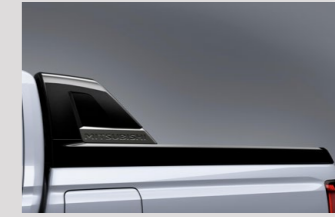

Door Handle Protector Set

Bonnet Protector - Matte, Clear or Tinted

Deck Liner

Tie-Down System

Sports Bar - Black or Polished

Style Bar

Soft Tonneau Cover

Illuminated Scuff Plates