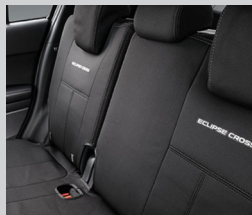

**Custom Carpet  
Mats**  
\$210

**Floor Illumination**  
\$315

**Cargo Blind**  
\$175

**Cargo Liner**  
\$120

**Luggage Net**  
\$140

**Luggage Protection  
Inner Plates**  
\$190

**Front Seat  
Cover Set**  
\$410

**Rear Seat  
Cover Set**  
\$530

**Scuff Plate Set  
(Resin Type)**  
\$320

**Dash Cam  
Discreet Type**  
\$790

**Dash Cam  
Screen Type**  
\$810