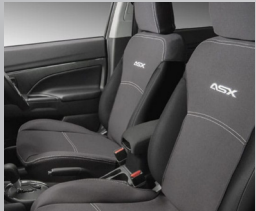

Mudflap Set Rear
\$185

Tailgate Spoiler
\$875

ASX

INTERIOR

**Cargo Liner
(Hard Plastic)**
\$155

**Custom Carpet
Mat Set**
\$165

**Custom Rubber
Mat Set**
\$165

Cargo Carpet Mat
\$75

**Full Size Spare
Wheel Fitting Kit (18")**
\$430

**Seat Covers
(Neoprene Front)**
\$630

**Seat Covers
(Neoprene Rear)**
\$910

**Luggage Side
Box Lid**
\$105

Scuff Plate Set
\$400

Cargo Barrier
\$2,435

Luggage Net
\$140